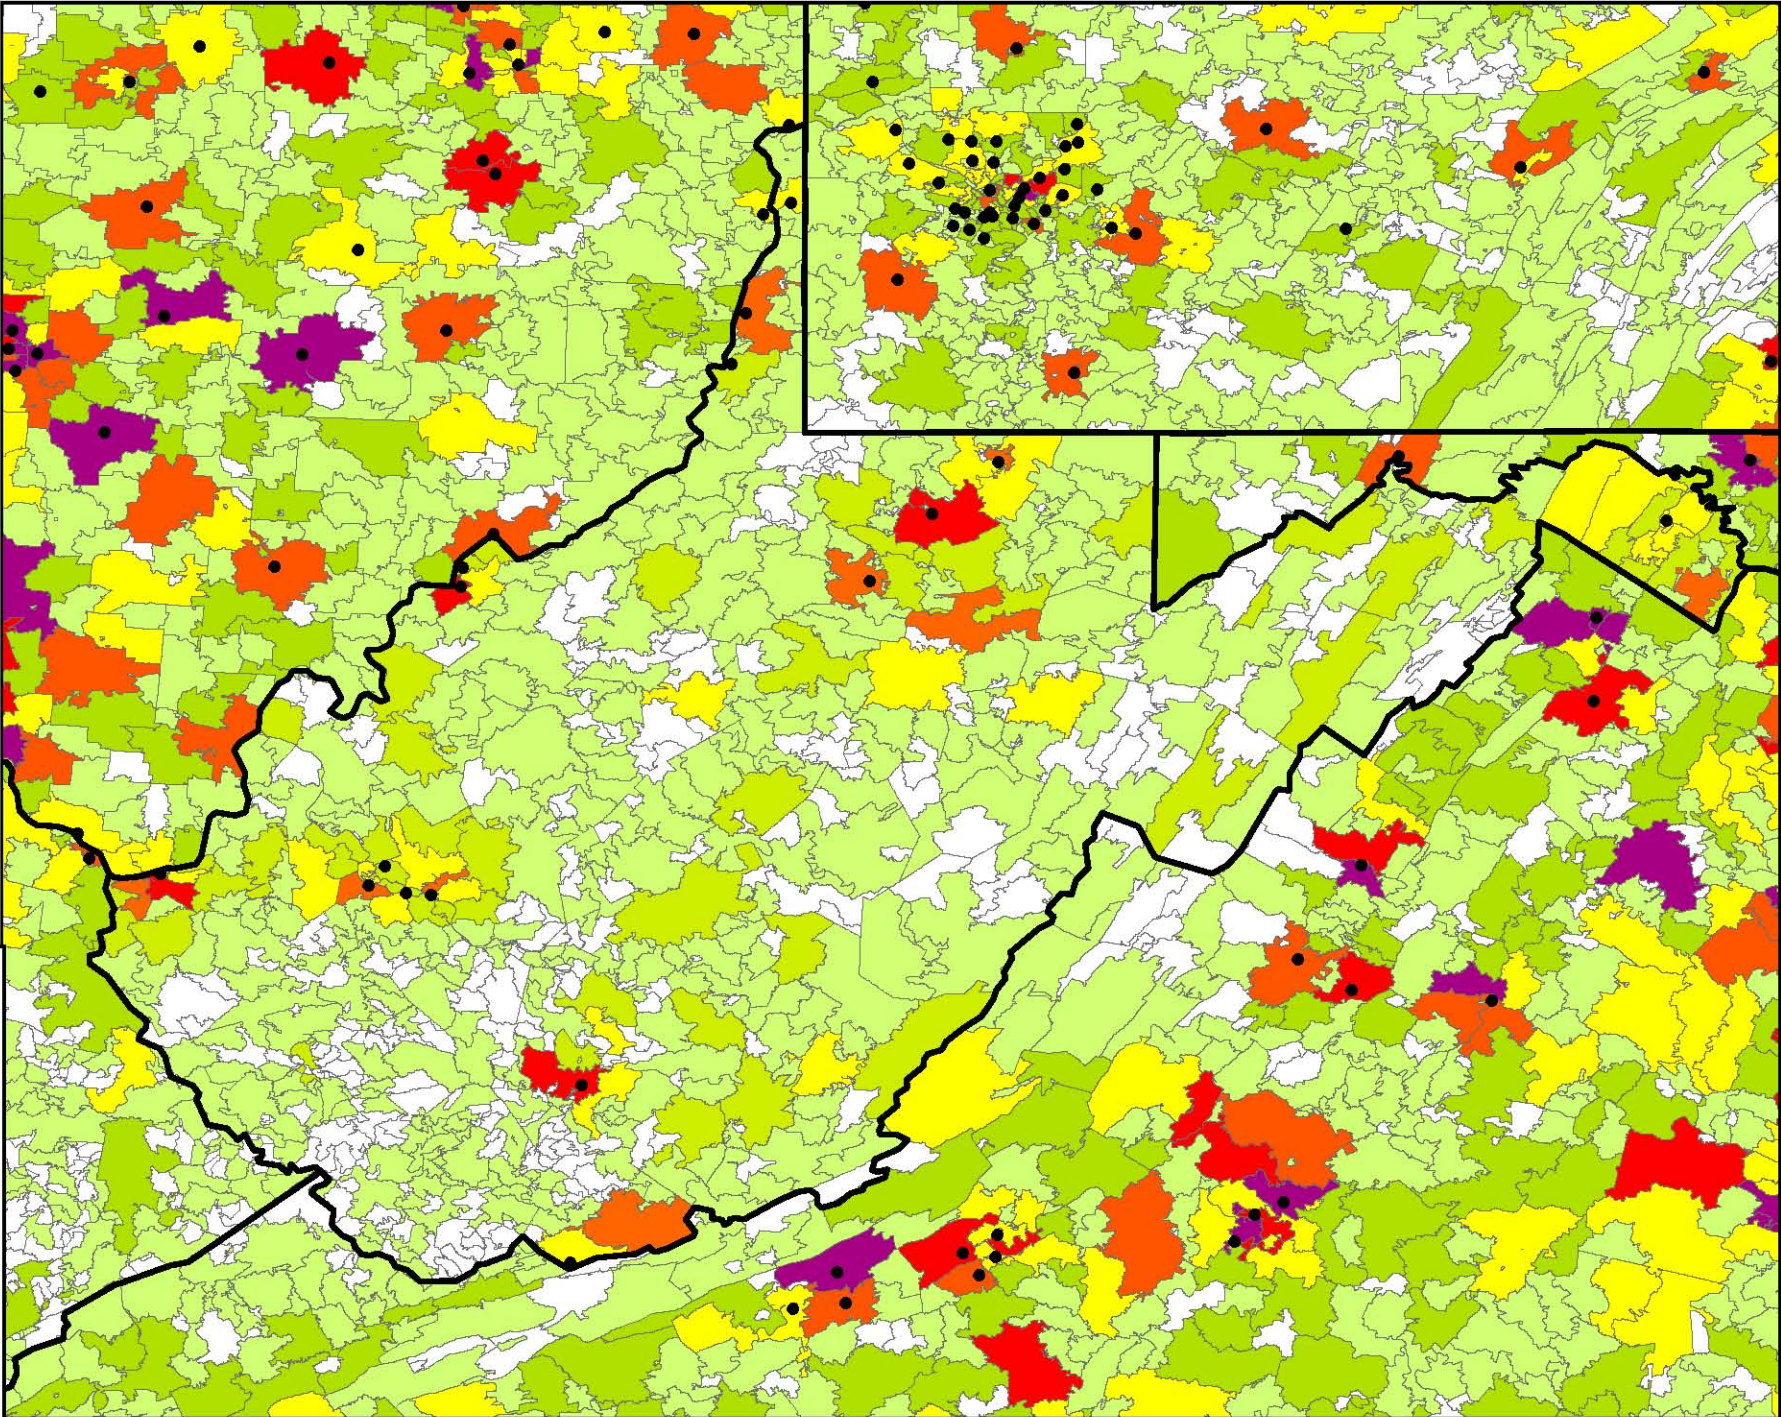

2010 US Census: West Virginia: Race

ID	Stat name	Aggregate	Max	Min	Avg.
HD01_S076	Total population	1855950	43002	0	2621.4
HD02_S076	Total population. %	100.0%	100.0%	100.0%	100.0%
HD01_S078	1: White	1742799	40072	0	2461.6
HD02_S078	1: White, %	93.9%	10000.0%	1990.0%	9623.7%
HD01_S079	1: Black or African American	63176	4472	0	89.2
HD02_S079	1: Black or African American, %	3.4%	7230.0%	0.0%	211.2%
HD01_S080	1: American Indian and Alaska Native	3797	91	0	5.4
HD02_S080	1: American Indian and Alaska Native, %	0.2%	450.0%	0.0%	18.8%
HD01_S096	2+: White; American Indian and Alaska Native	7745	177	0	10.9
HD02_S096	2+: White; American Indian and Alaska Native, %	0.4%	560.0%	0.0%	43.5%
HD01_S102	1 or 1+: American Indian and Alaska Native	13348	321	0	18.9
HD02_S102	1 or 1+: American Indian and Alaska Native, %	0.7%	570.0%	0.0%	68.1%
HD01_S117	1: Hispanic-American Indian and Alaska Native	295	16	0	0.4
HD02_S117	1: Hispanic-American Indian and Alaska Native, %	0.0%	80.0%	0.0%	1.1%

2010 Census: One Race - American Indian and Alaska Native

2010 Census: Race alone or with one or more other races: American Indian and Alaska Native